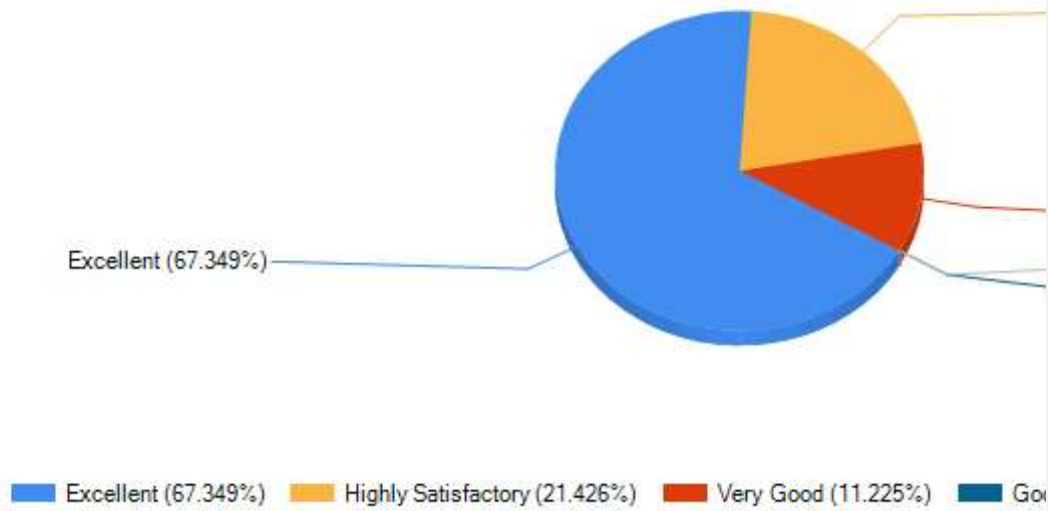

Do you find cooperation from the office staff members for Train Concession?